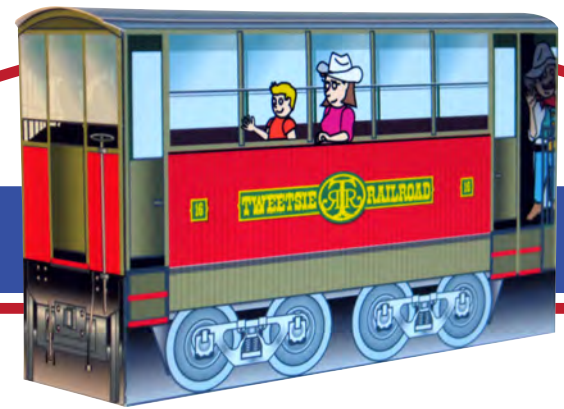

### TWEETSIE<sup>®</sup>

**Excursion Car #16:** was built in Tweetsie Railroad's steam locomotive shop in 1998. A generator under the rear platform provides electric service for the train's on-board sound system, and for the electrical needs of the **Ghost Train**® in October.