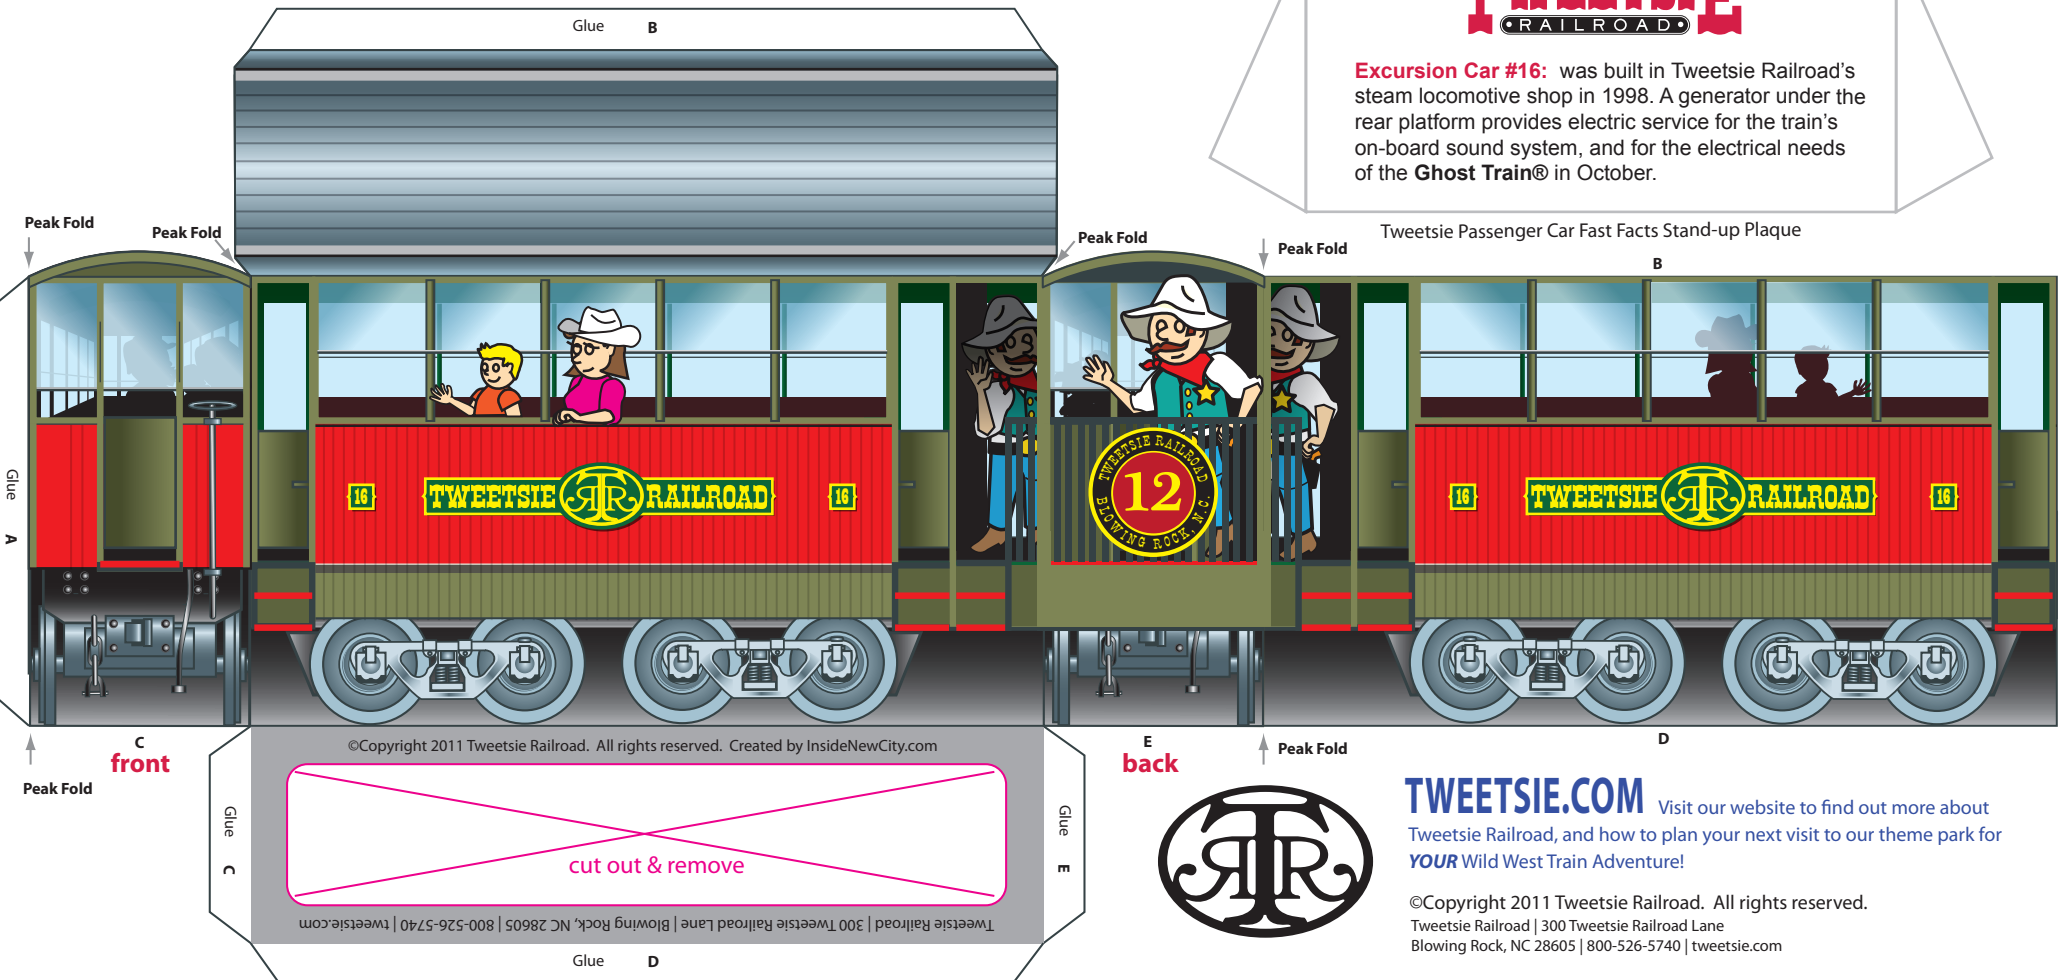

TWEETSIE®

Excursion Car #16: was built in Tweetsie Railroad's steam locomotive shop in 1998. A generator under the rear platform provides electric service for the train's on-board sound system, and for the electrical needs of the **Ghost Train**® in October.

Tweetsie Passenger Car Fast Facts Stand-up Plaque