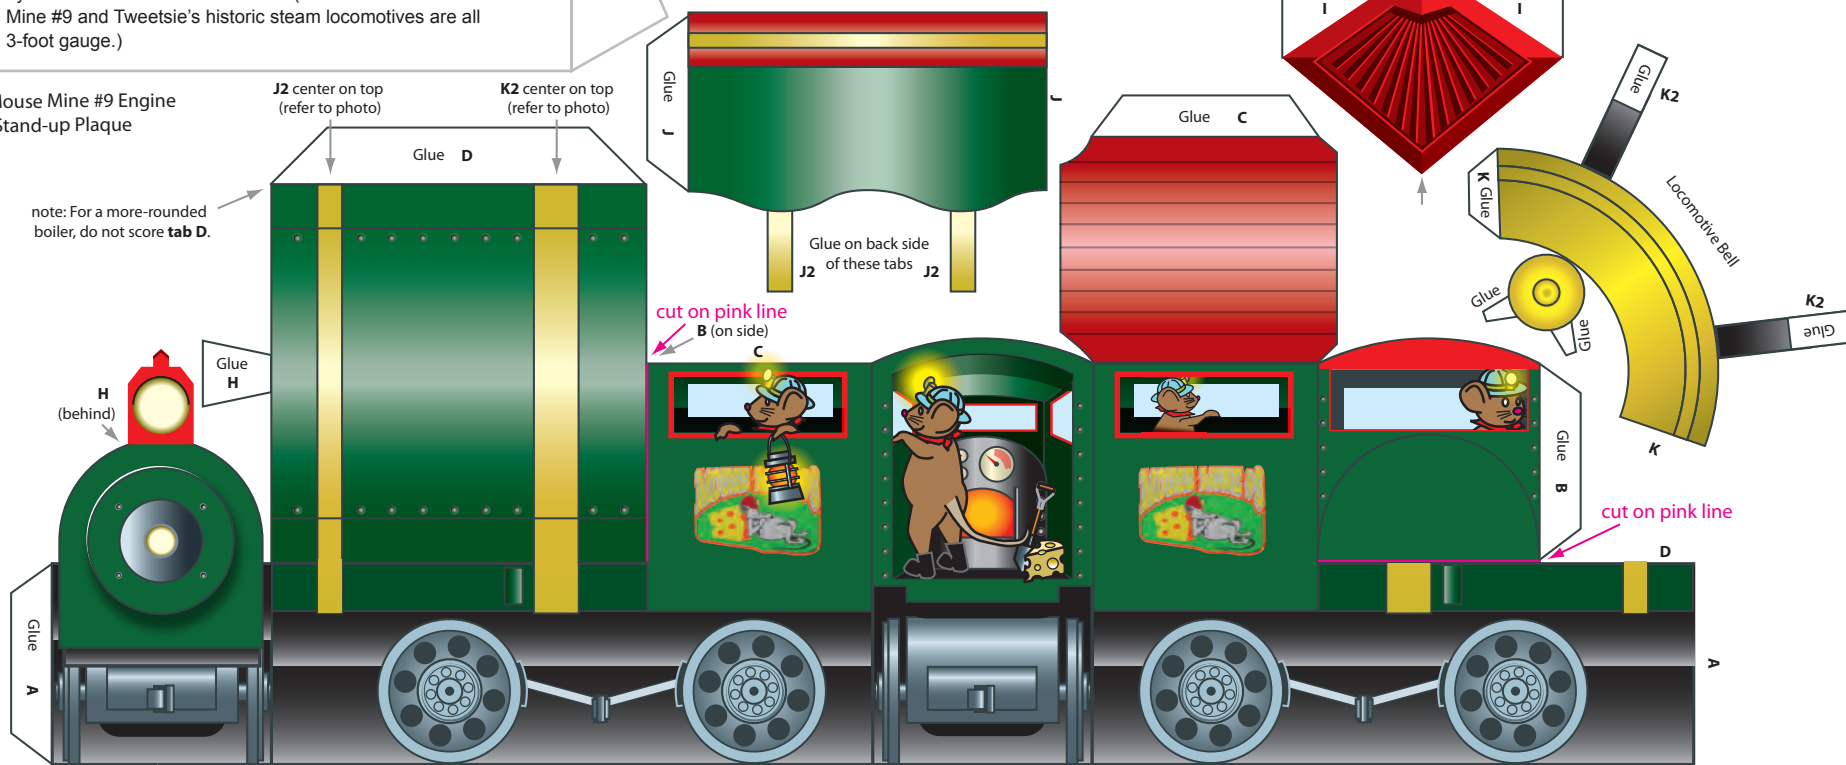

Build Your Own

TWEETSIE® RAILROAD

Refer to Assembly Instructions Sheet

3-D Mouse Mine #9 Engine

Parts & Pieces Sheet 8A

TWEETSIE®
RAILROAD

Mouse Mine #9 Engine is located on Miner's Mountain at Tweetsie Railroad. This diminutive locomotive takes visitors on a tour of the **only cheese mine in North America** ... operated by Mordecai Morehead McMouse. (Little-Known Fact: Mouse Mine #9 and Tweetsie's historic steam locomotives are all 3-foot gauge.)

Tweetsie Mouse Mine #9 Engine
Fast Facts Stand-up Plaque

J2 center on top
(refer to photo)

K2 center on top
(refer to photo)

note: For a more-rounded boiler, do not score **tab D**.

I centered on front,
flush to the bottom
(refer to photo)