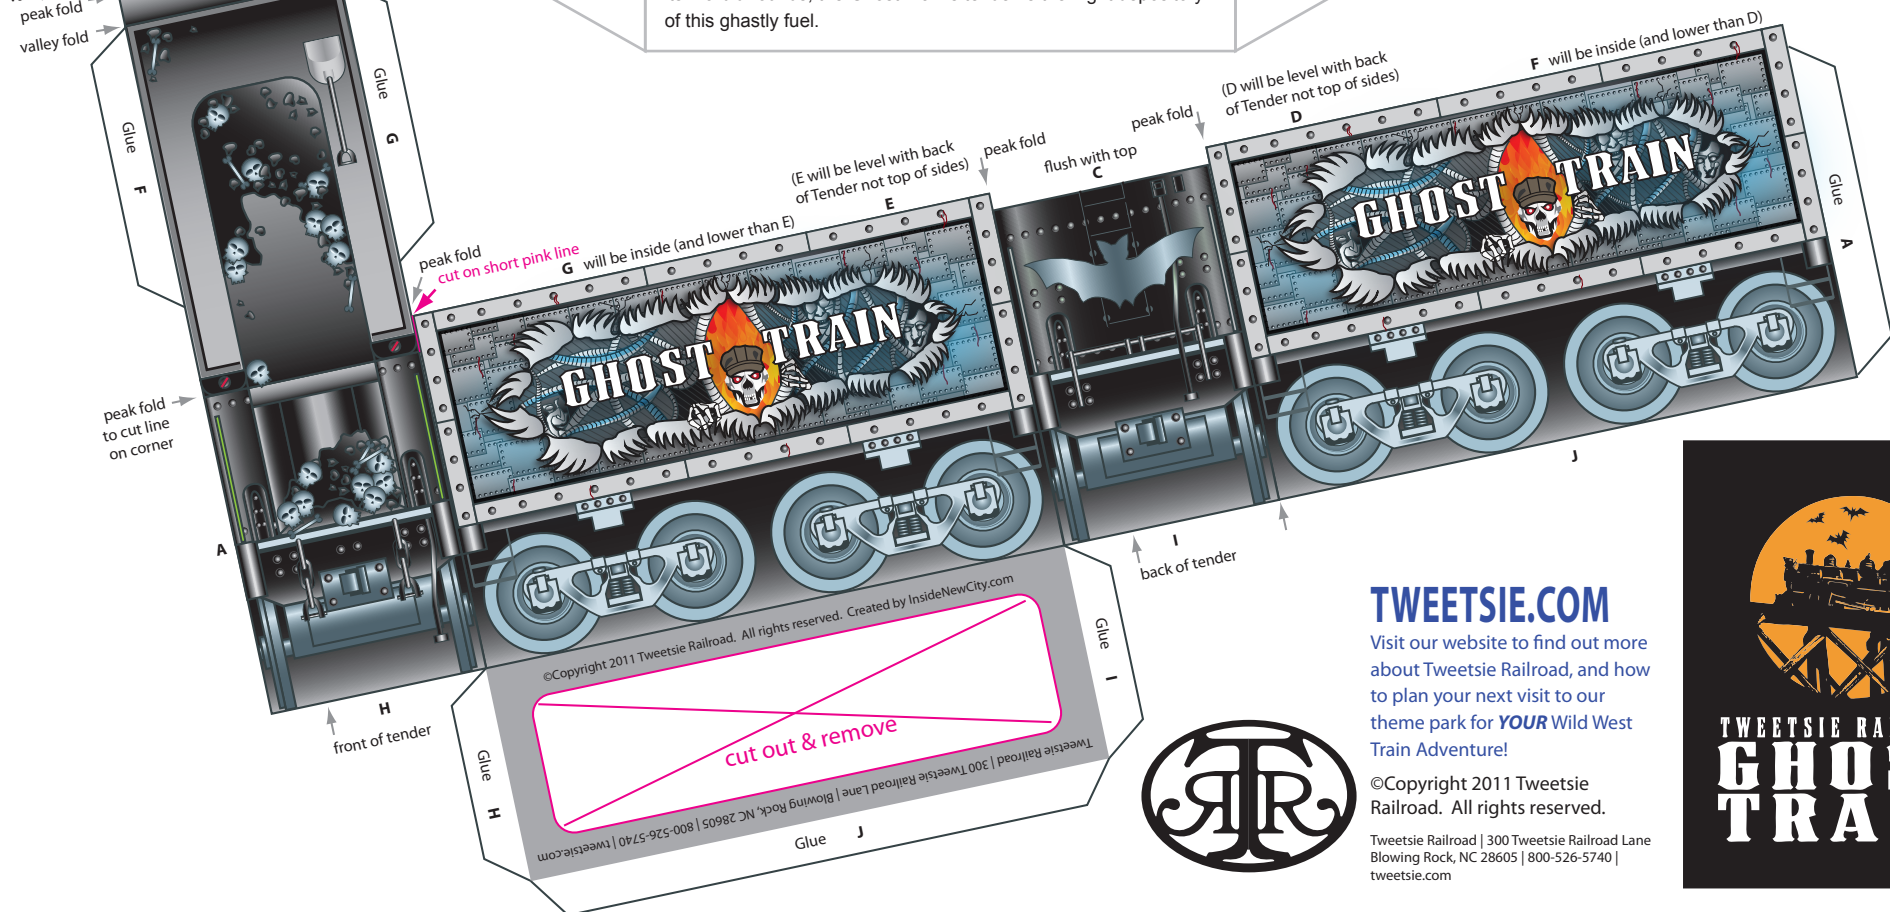

Build Your Own

TWEETSIE[®]

RAILROAD

Refer to Assembly Instructions Sheet

3-D Ghost Train Tender

Parts & Pieces Sheet 13

B1 (glue behind)
B2 (glue flat to B1)
B2 will be longer than B1

TWEETSIE[®]

RAILROAD

Ghost Train Tender: Each October, Tweetsie Railroad's **GHOST TRAIN** prowls the night, with scary surprises around every bend. The Ghost Train needs to be fed Coal — and Souls — to make its morbid rounds; the Ghost Train's tender is the night depository of this ghastly fuel.