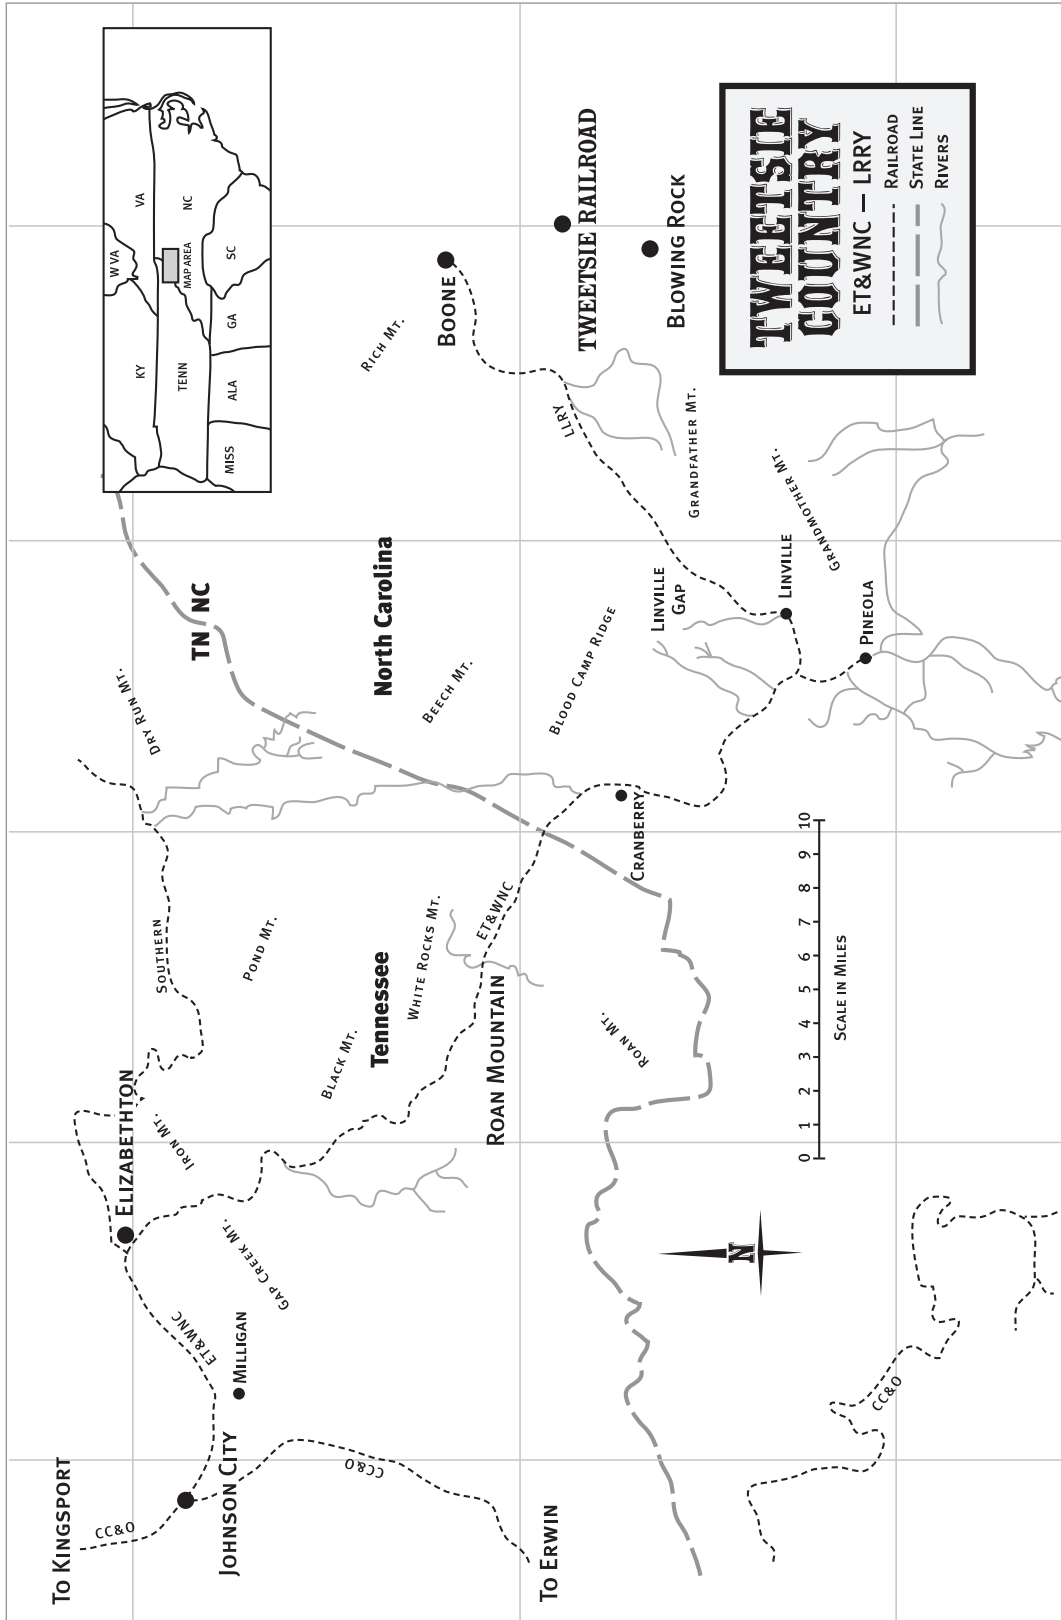

Tweetsie Country: ET&WNC route

Map references information that is courtesy of Mallory Hope Ferrell from page 44-45 of *Tweetsie Country*